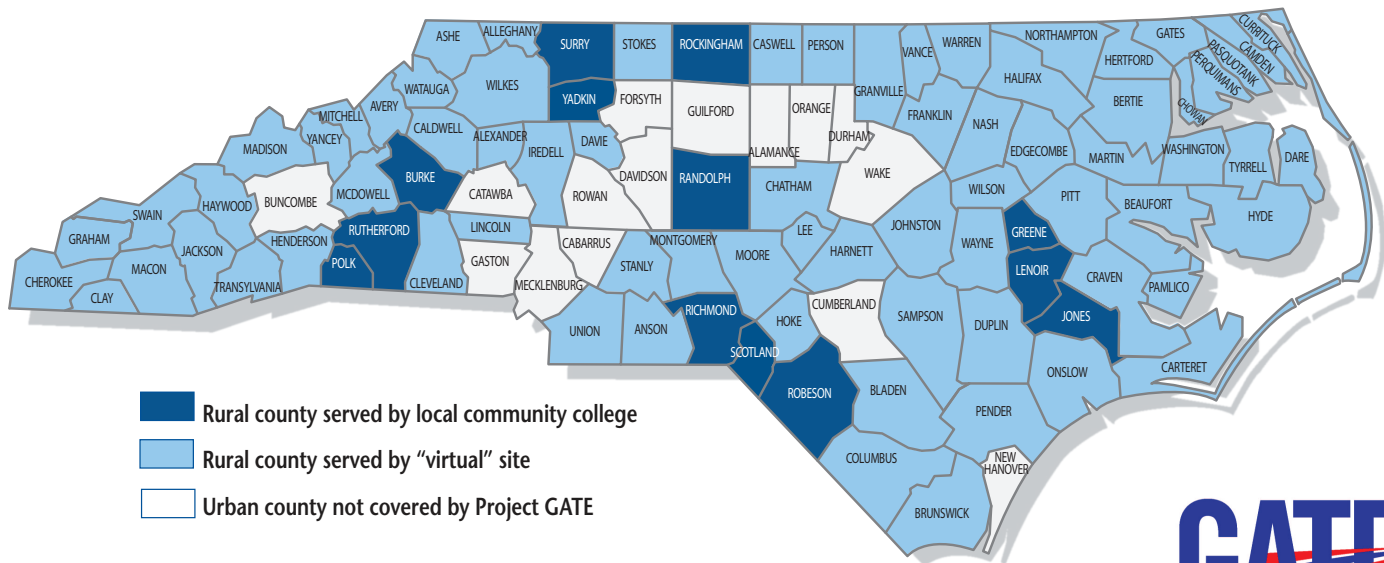

Project GATE Service Area and Sites

Isothermal Community College
 GATE counselor: Ted Hamrick
 Phone: 828-286-3636 x 203
 Counties served: Rutherford, Polk

Robeson Community College
 GATE counselor: Bob McKee
 Phone: 910-272-3447
 County served: Robeson